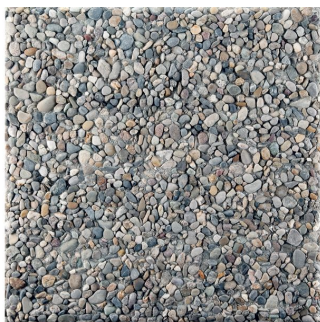

ARTIFICIAL STONE SLABS

LAVATI

Size	Thickness
40x40 cm	3,8 cm
50x50 cm	

FINISHES

FINISH WASHED

BREMBO FINE